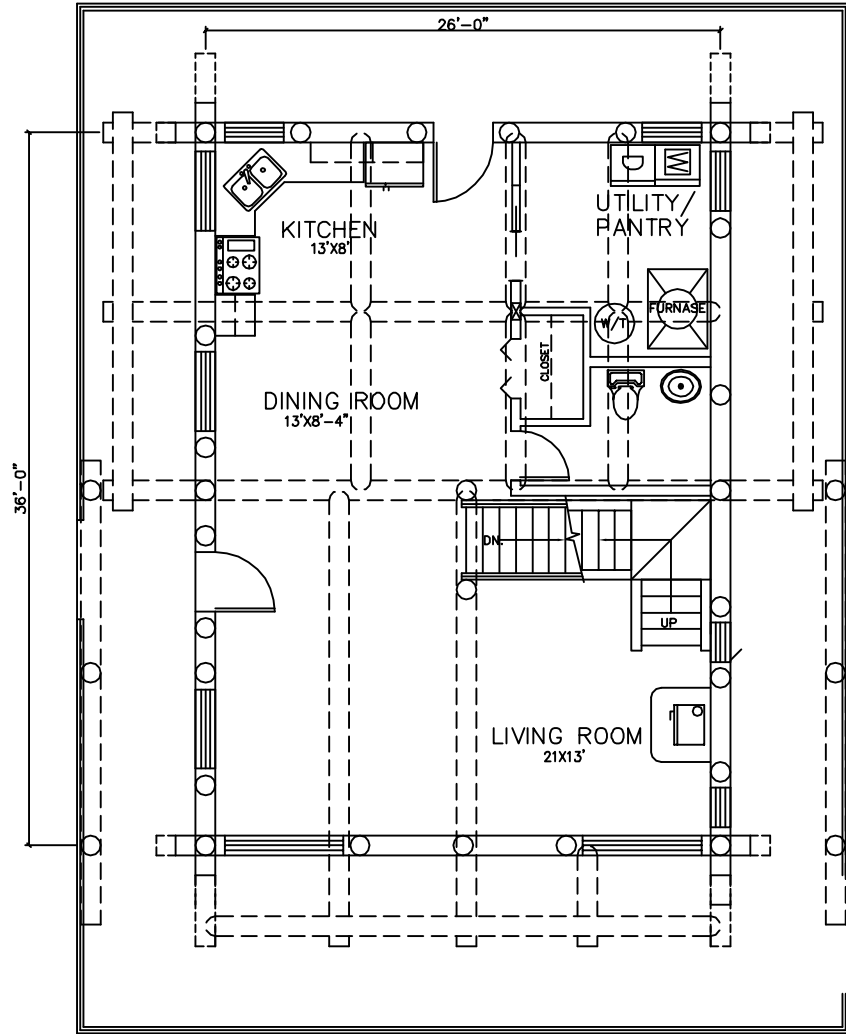

CLP Hybrid

CANADA'S LOG PEOPLE INC.

100 MILE HOUSE, B.C. CANADA

Phone (250) 791-5222

VISIT: www.canadaslogpeople.com

Email: logpeople@bcinternet.net

est. 1978

LOFT PLAN 720 SQ. FT.

MAIN FLOOR PLAN 936 SQ. FT.

CLP Hybrid