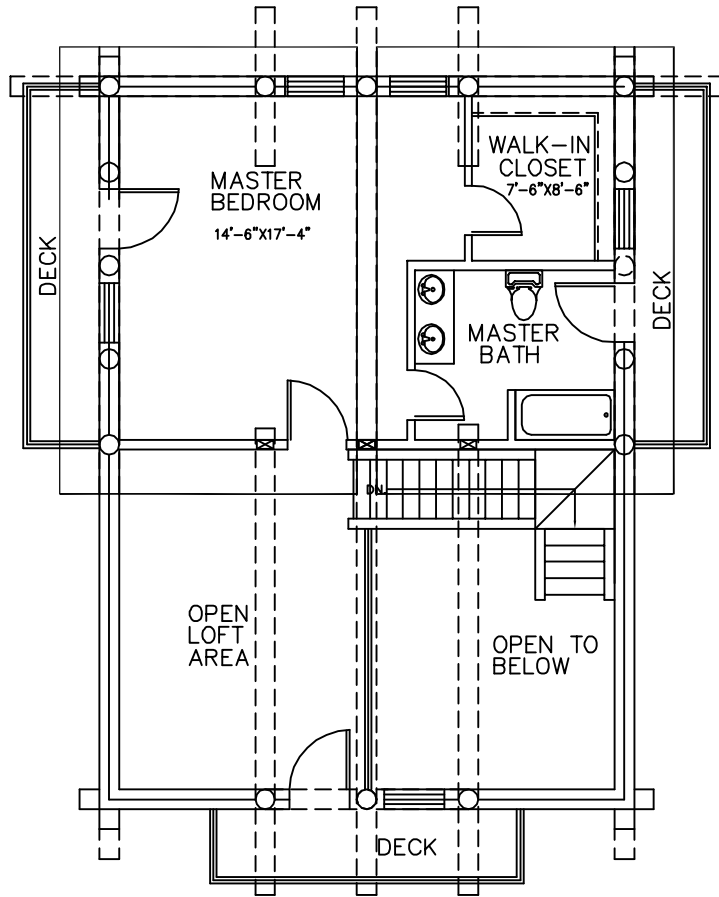

CLP Hybrid

CANADA'S LOG PEOPLE INC.

100 MILE HOUSE, B.C. CANADA

Phone (250) 791-5222

VISIT: www.canadaslogpeople.com

Email: logpeople@bcinternet.net

est. 1978

LOFT PLAN 720 SQ. FT.

MAIN FLOOR PLAN 936 SQ. FT.

CLP Hybrid